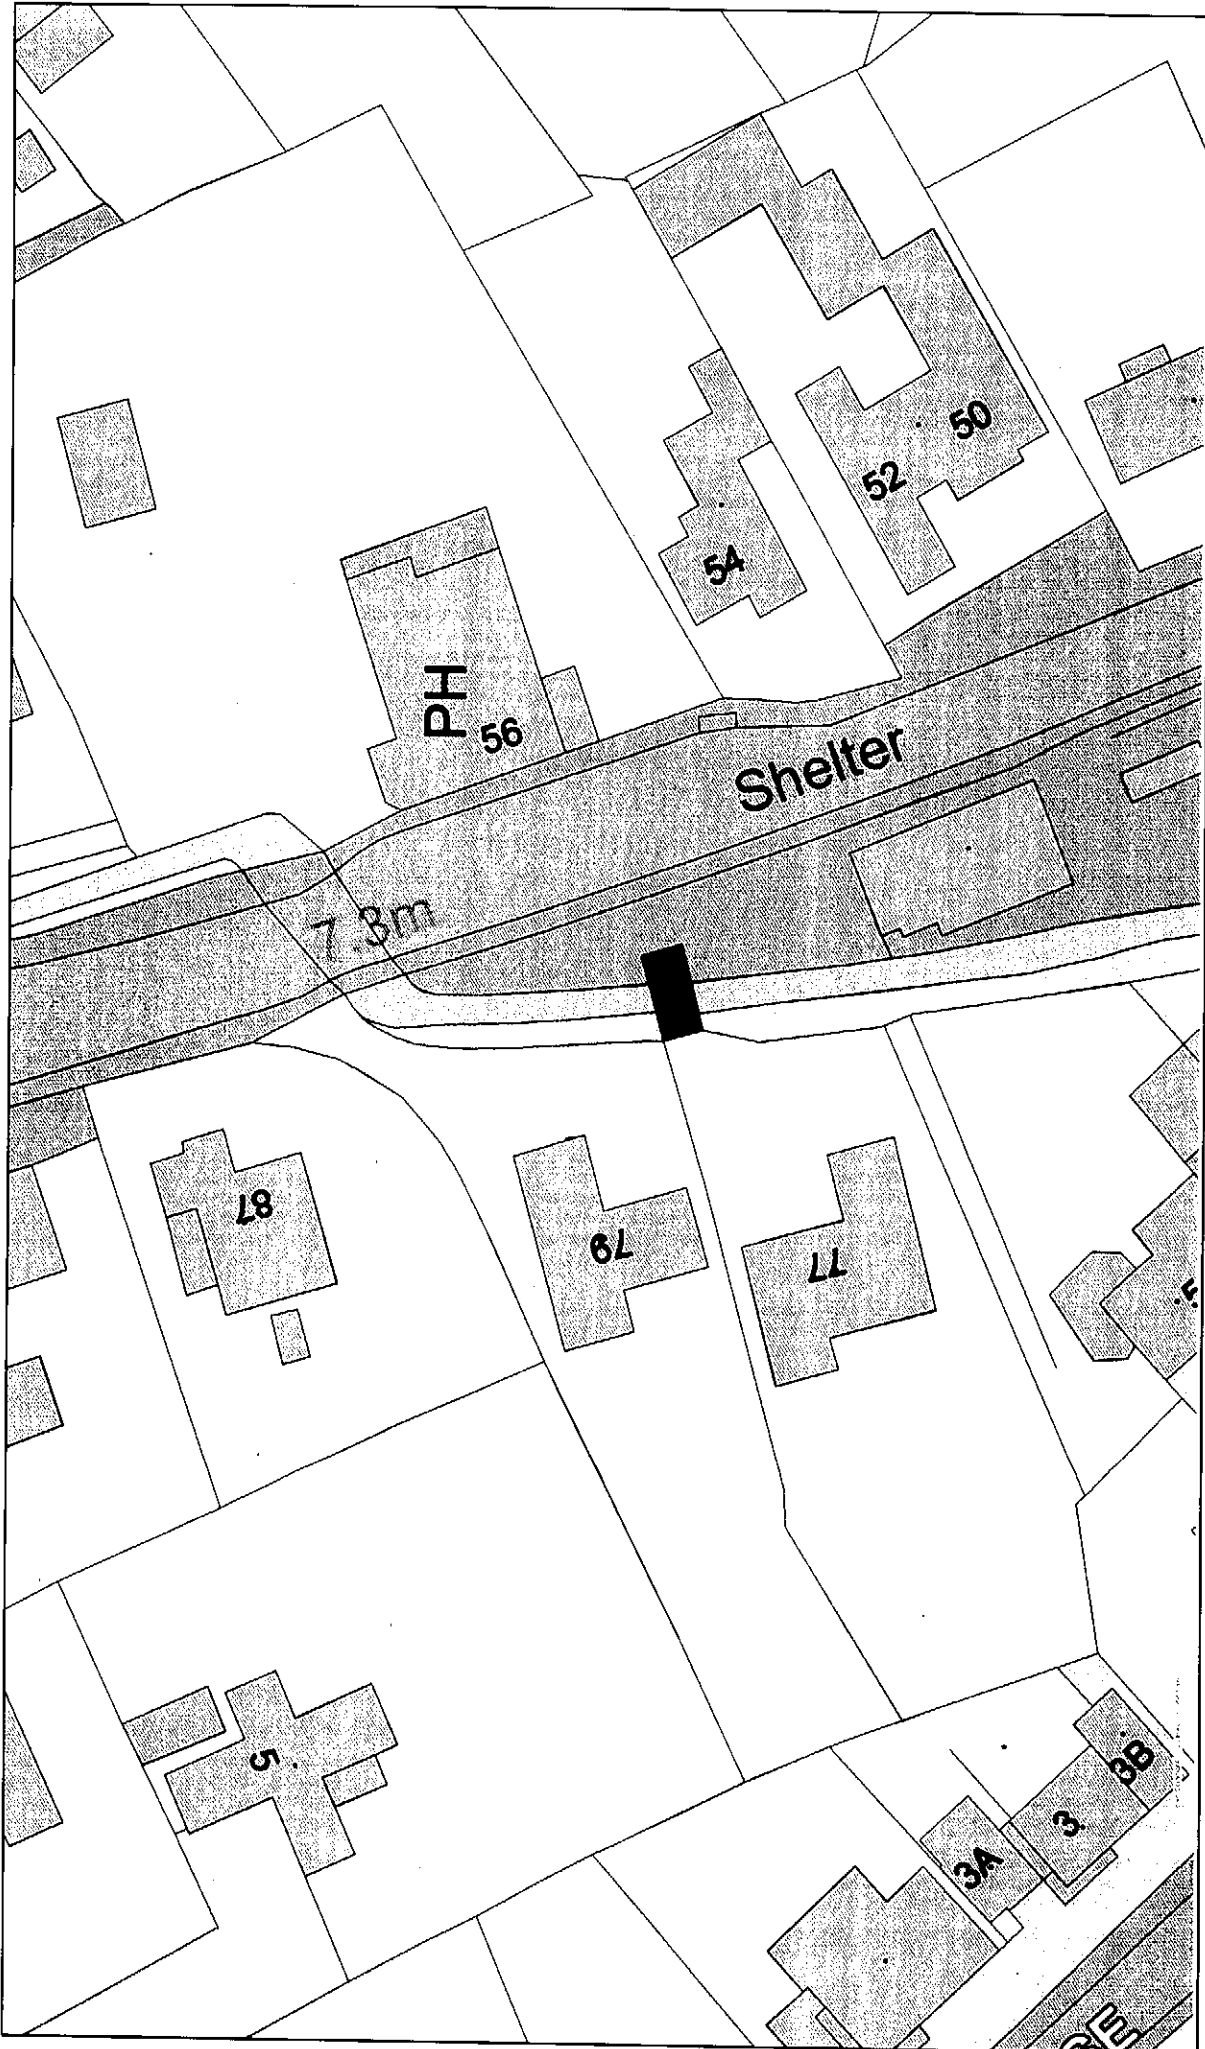

Black Bull Longstanton

Scale 1/376

Date 17/5/2011

Centre = 539554 E 266862 N

Reproduced from the 2008 Ordnance Survey mapping with the permission of the controller of Her Majesty's stationary office (c) Crown Copyright. Unauthorised reproduction infringes Crown Copyright and may lead to prosecution or civil proceedings.